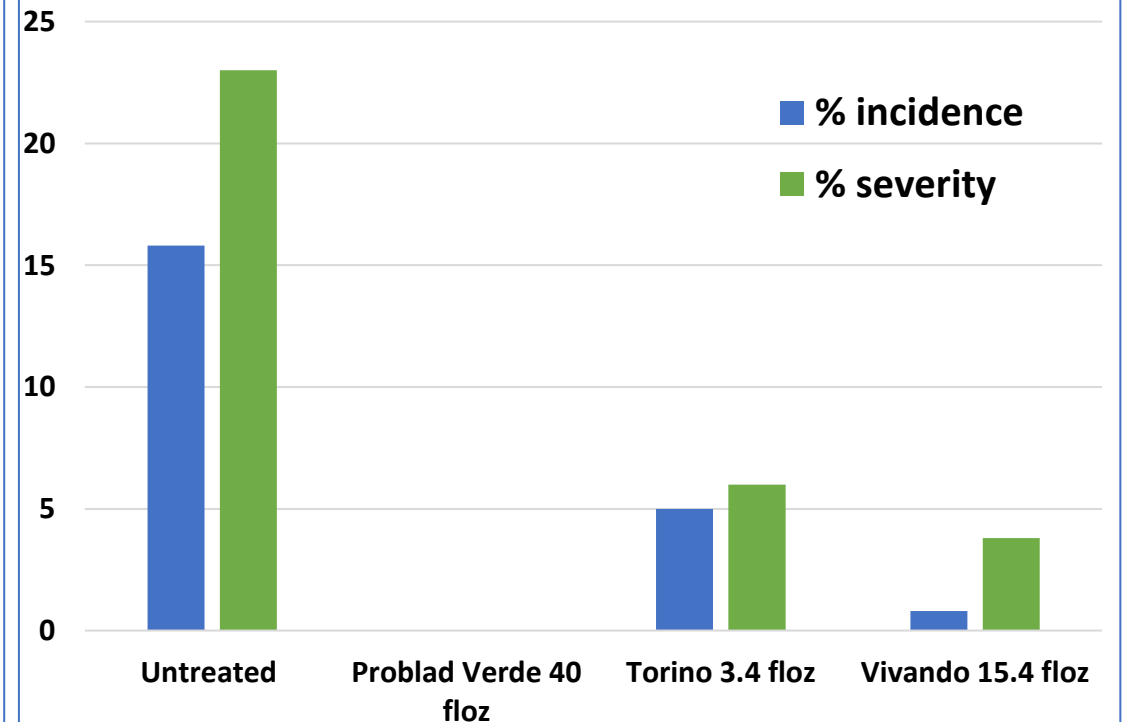

Grape Powdery Mildew Control

Chardonnay - Ag Development Grp, Eltopia, WA 2021

Powdery Mildew Grape Clusters Aug 25

Powdery Mildew Grape Clusters Sept 8

	A	B	C	D	E	F
Application Date	May-19-2021	Jun-2-2021	Jun-16-2021	Jun-30-2021	Jul-14-2021	Jul-28-2021