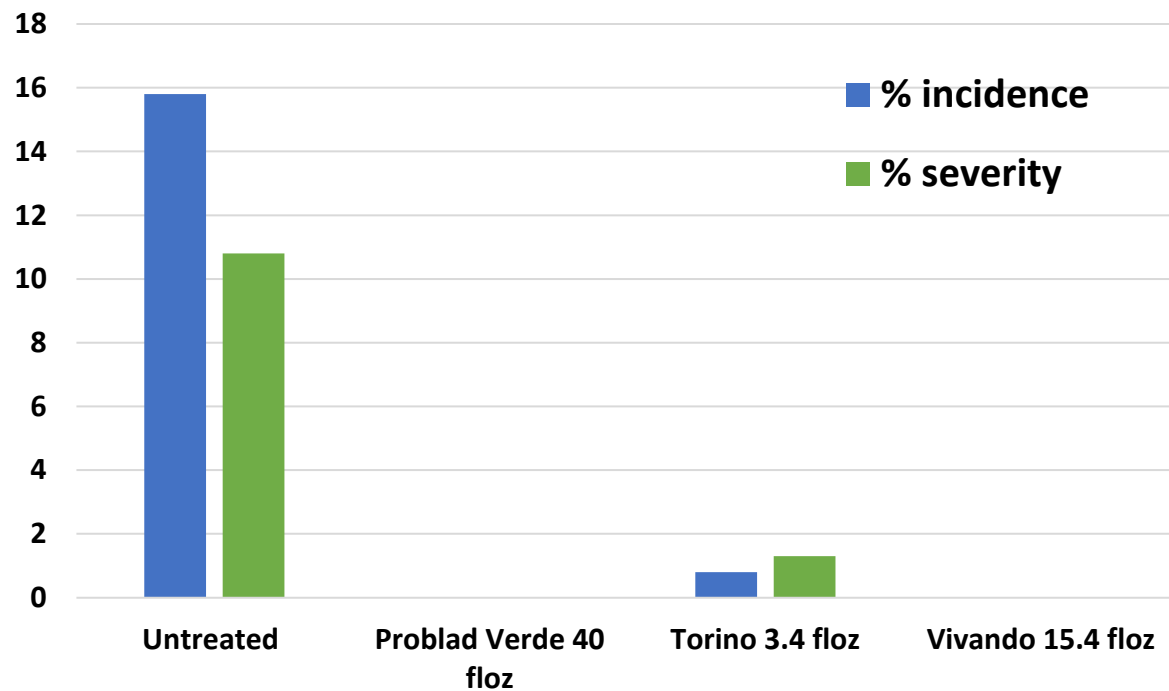

Grape Powdery Mildew Control

Chardonnay - Ag Development Grp, Eltopia, WA 2021

Powdery Mildew Grape Clusters Aug 25

Powdery Mildew Grape Clusters Sept 8

	A	B	C	D	E	F
Application Date	May-19-2021	Jun-2-2021	Jun-16-2021	Jun-30-2021	Jul-14-2021	Jul-28-2021