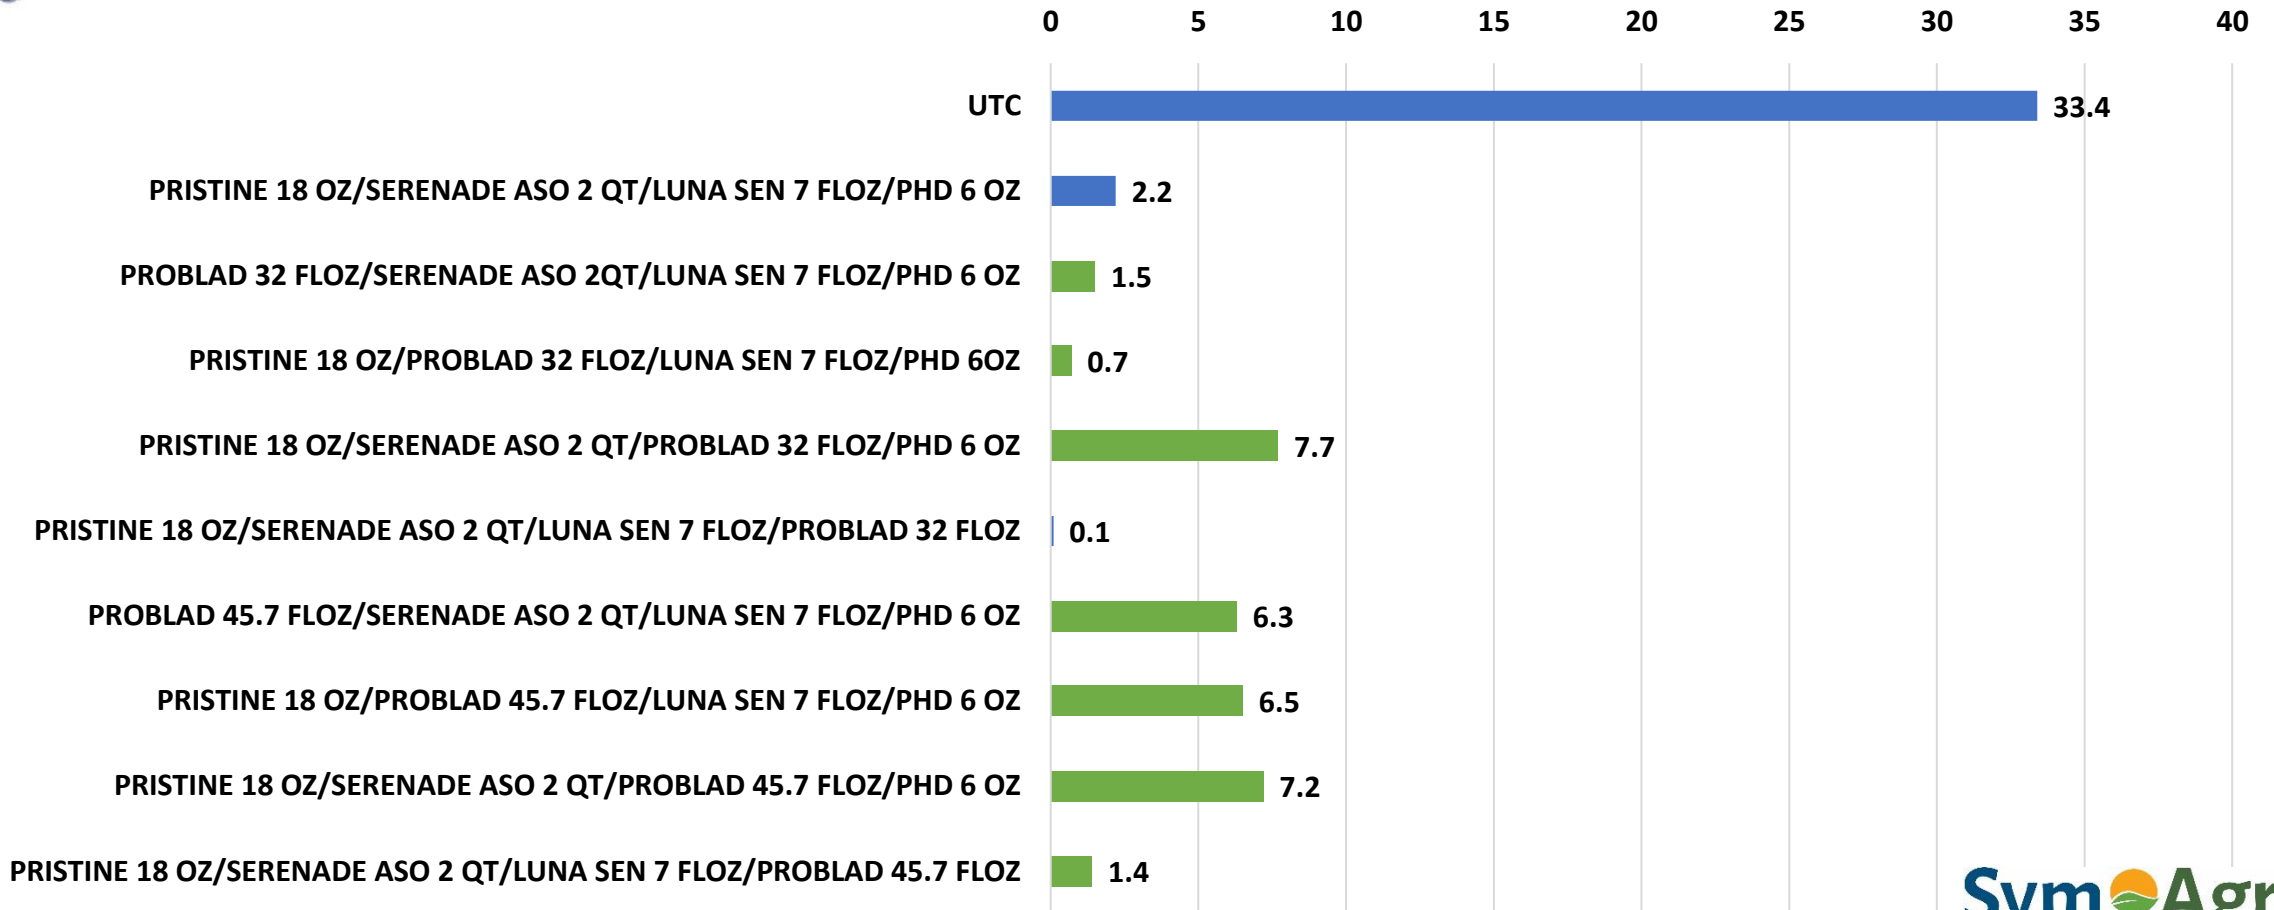

# Grape Botrytis Control

*Autumn King, Elk Ducor, CA 2021*

**Botrytis Bunch Rot - % Incidence (9-9-21)**

# Grape Botrytis Control

*Autumn King, Elk Ducor, CA 2021*