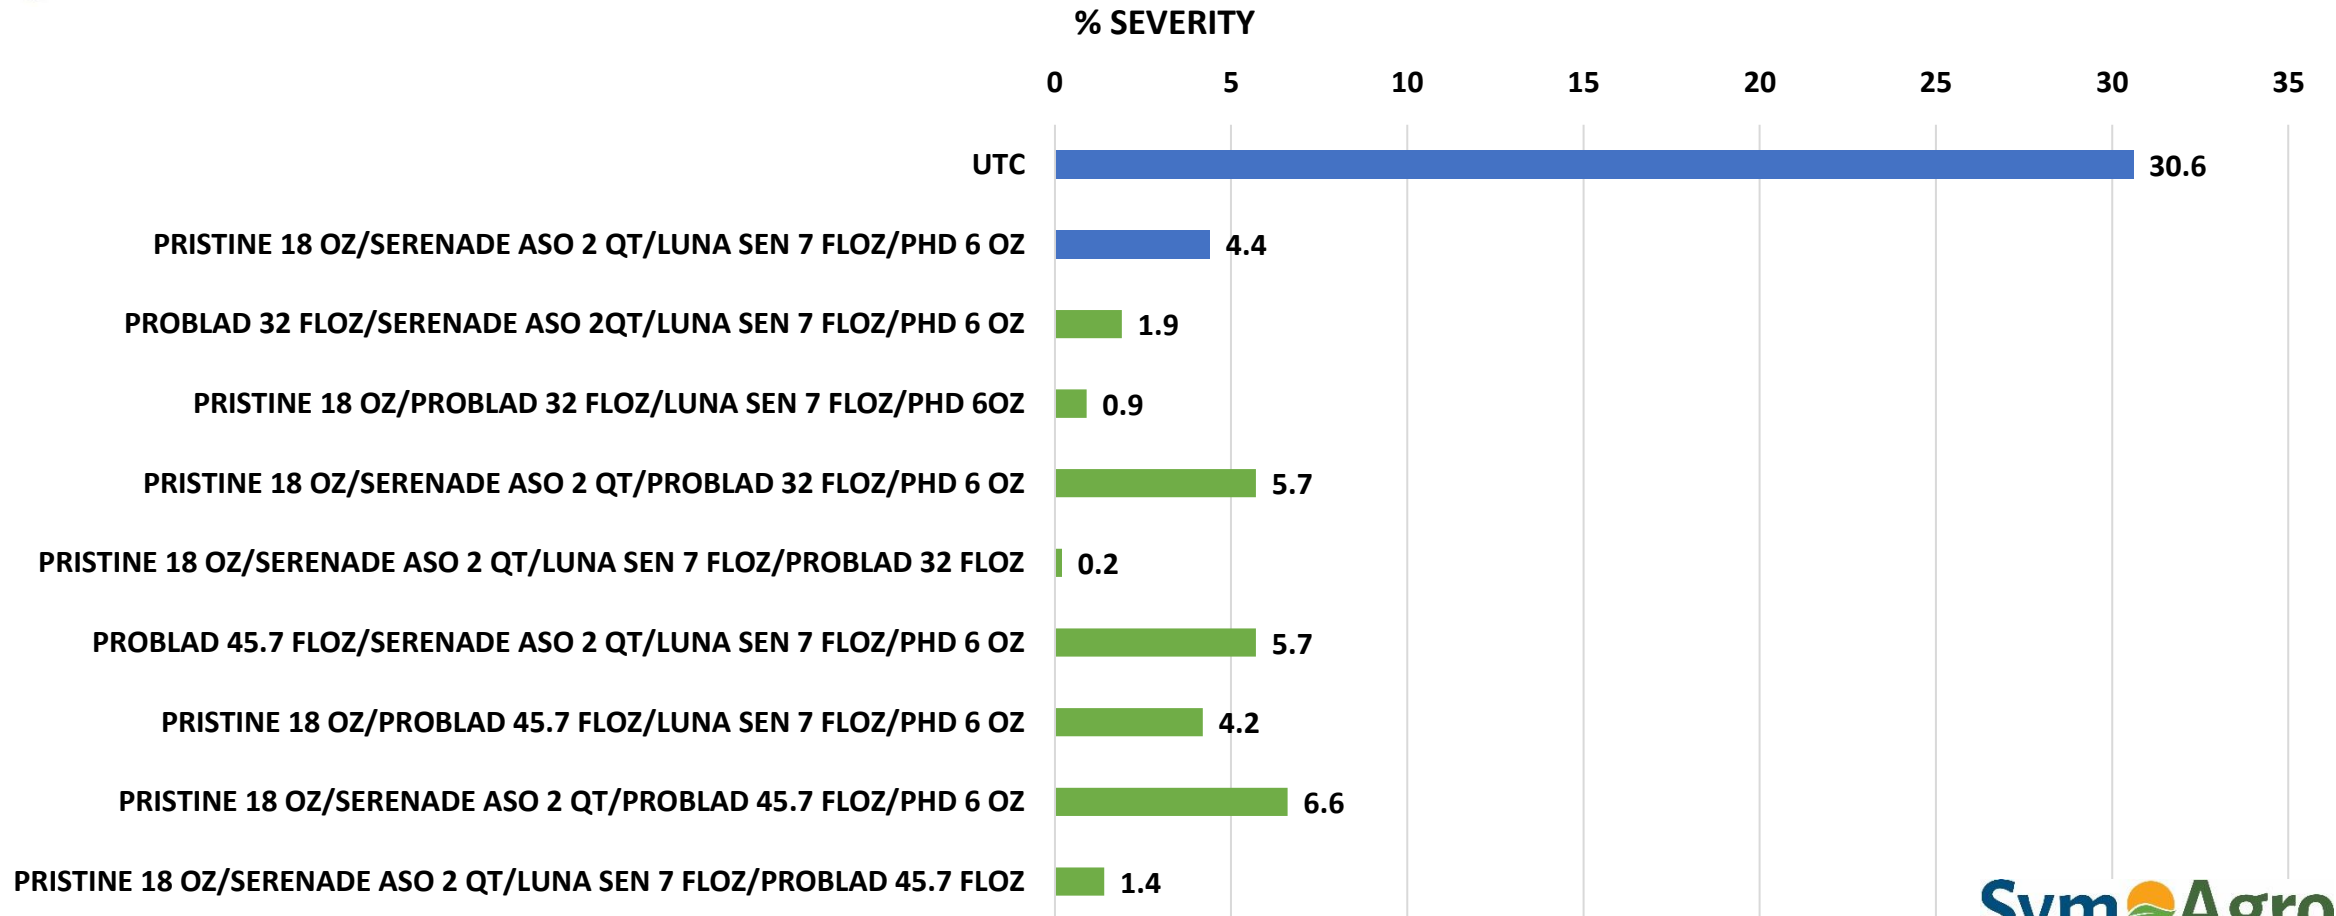

Botrytis Bunch Rot - % Severity (9-9-21)