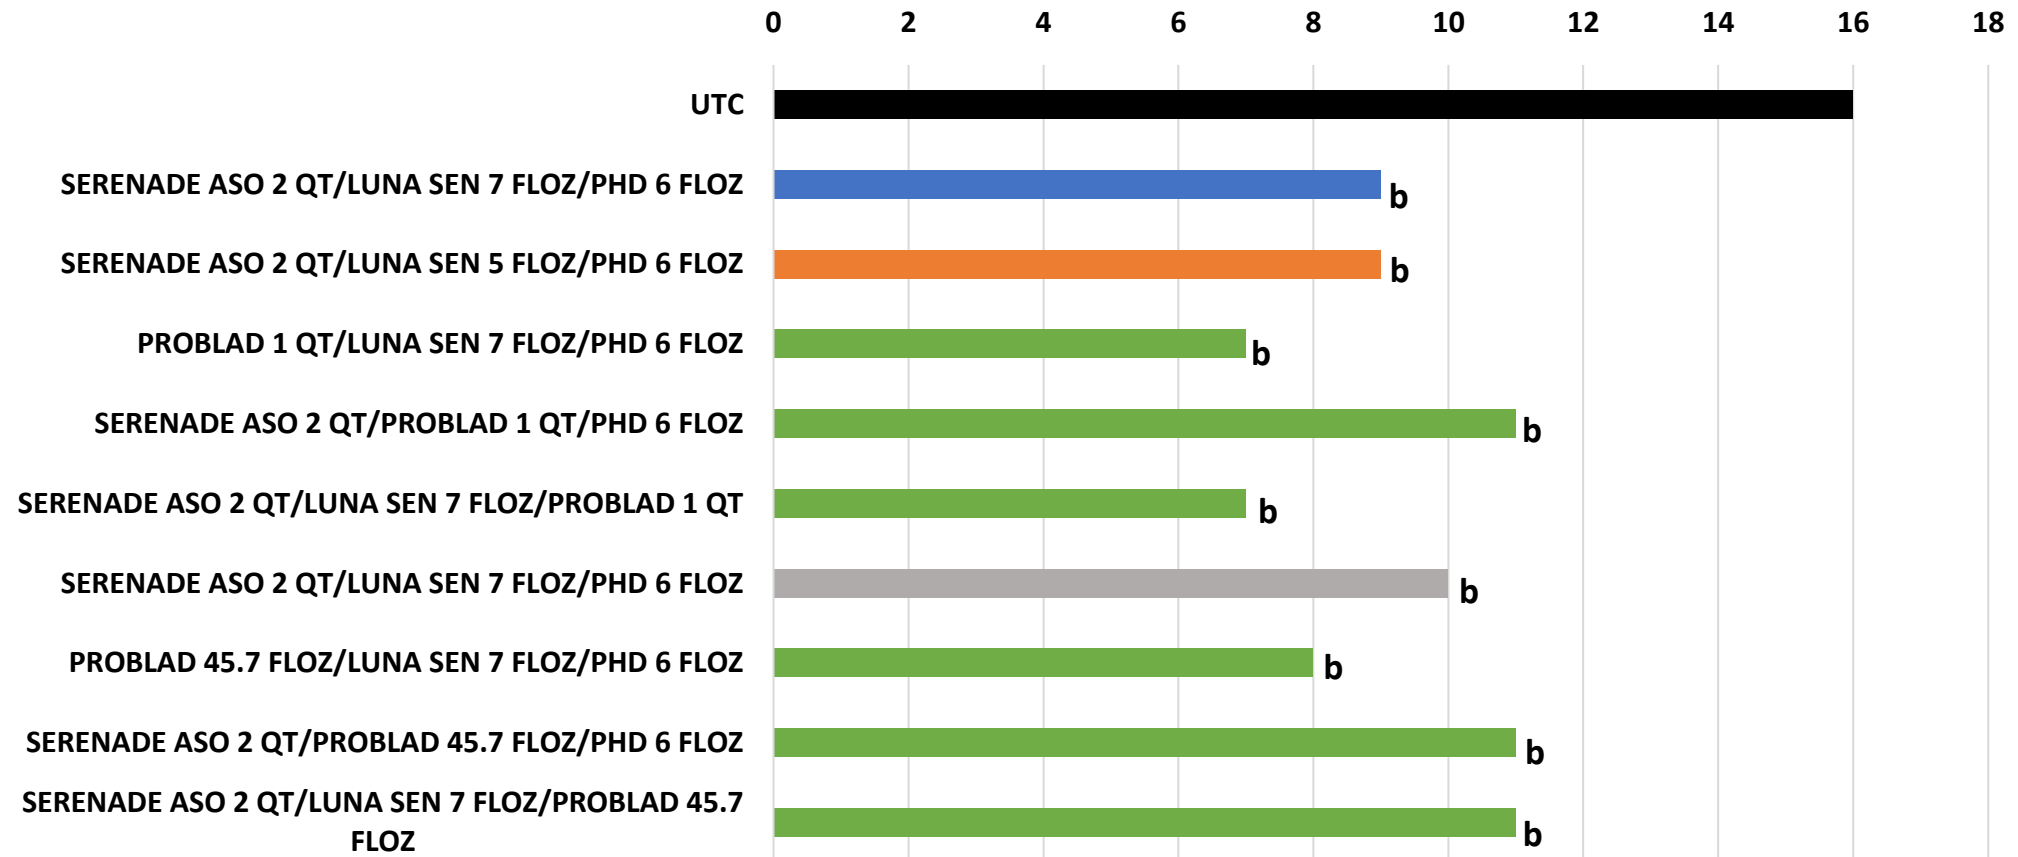

## Botrytis Bunch Rot - % Severity (9-9-21)

# Grape Botrytis Control

*Riesling, Elk Grove, CA 2021*

**Botrytis Bunch Rot - % Incidence (9-2-21)**