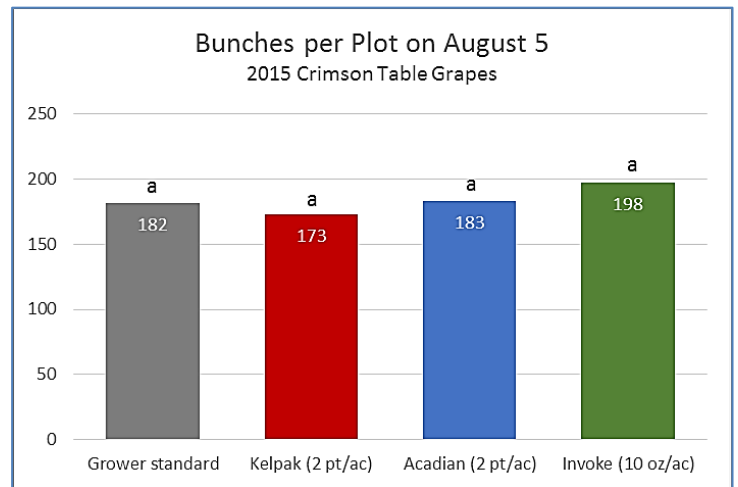

Feeding Nature's Potential Harpin Protein Technology

Grape Yield Trial 2015 Field Trial Data

Appl. 4-08 / 5-12 / 7-06 / 8-06 2015 – Harvest 1-12-16 Invoke applied at 10 oz/A Sawtooth Ag Research-- Delano CA