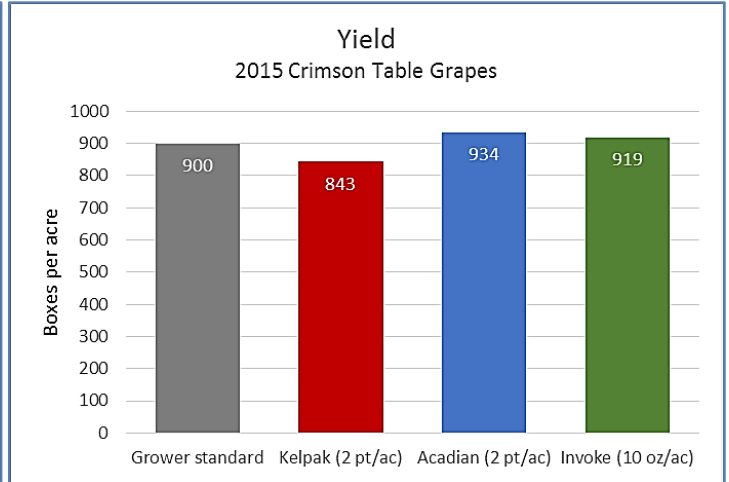

Feeding Nature's Potential Harpin Protein Technology

Grape Yield Trial 2015 Field Trial Data

Appl. 4-08 / 5-12 / 7-06 / 8-06 2015 – Harvest 1-12-16 Invoke applied at 10 oz/A Sawtooth Ag Research-- Delano CA