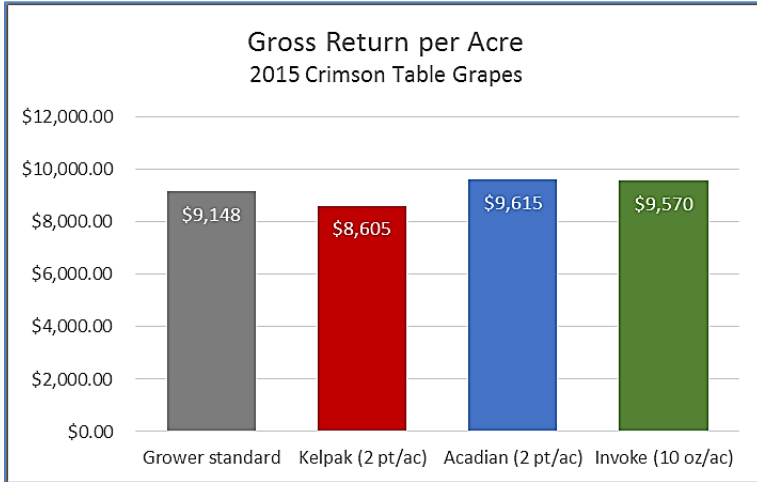

Feeding Nature's Potential Harpin Protein Technology

Grape Yield Trial 2015 Field Trial Data

Appl. 4-08 / 5-12 / 7-06 / 8-06 2015 – Harvest 1-12-16 Invoke applied at 10 oz/A Sawtooth Ag Research-- Delano CA