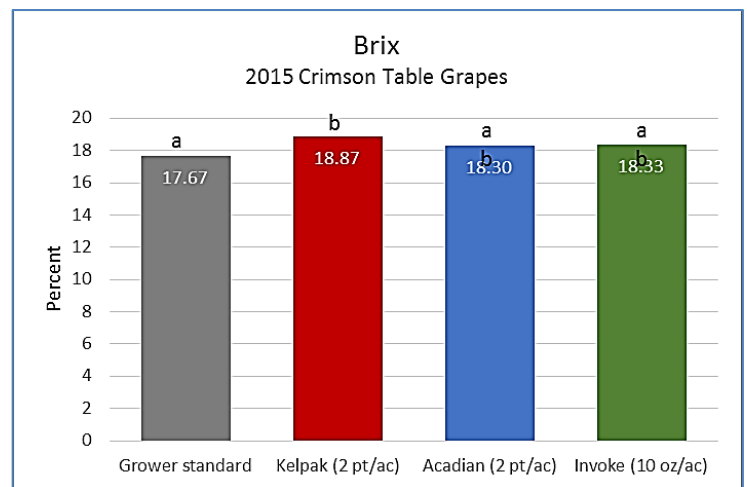

Feeding Nature's Potential Harpin Protein Technology

Grape Yield Trial 2015 Field Trial Data

Appl. 4-08 / 5-12 / 7-06 / 8-06 2015 – Harvest 1-12-16 Invoke applied at 10 oz/A Sawtooth Ag Research-- Delano CA