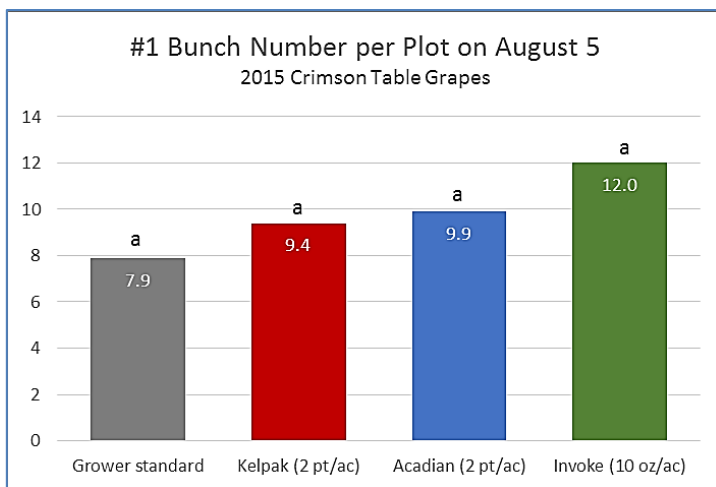

Feeding Nature's Potential Harpin Protein Technology

Grape Yield Trial 2015 Field Trial Data

Appl. 4-08 / 5-12 / 7-06 / 8-06 2015 – Harvest 1-12-16 Invoke applied at 10 oz/A Sawtooth Ag Research-- Delano CA