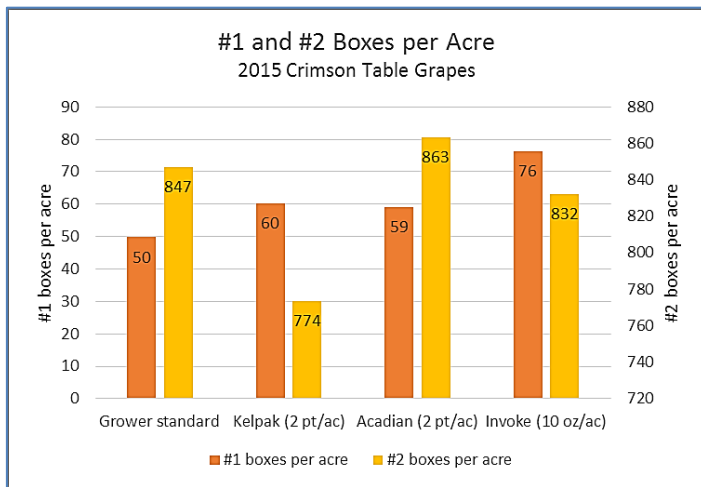

Feeding Nature's Potential Harpin Protein Technology

Grape Yield Trial 2015 Field Trial Data

Appl. 4-08 / 5-12 / 7-06 / 8-06 2015 – Harvest 1-12-16 Invoke applied at 10 oz/A Sawtooth Ag Research-- Delano CA