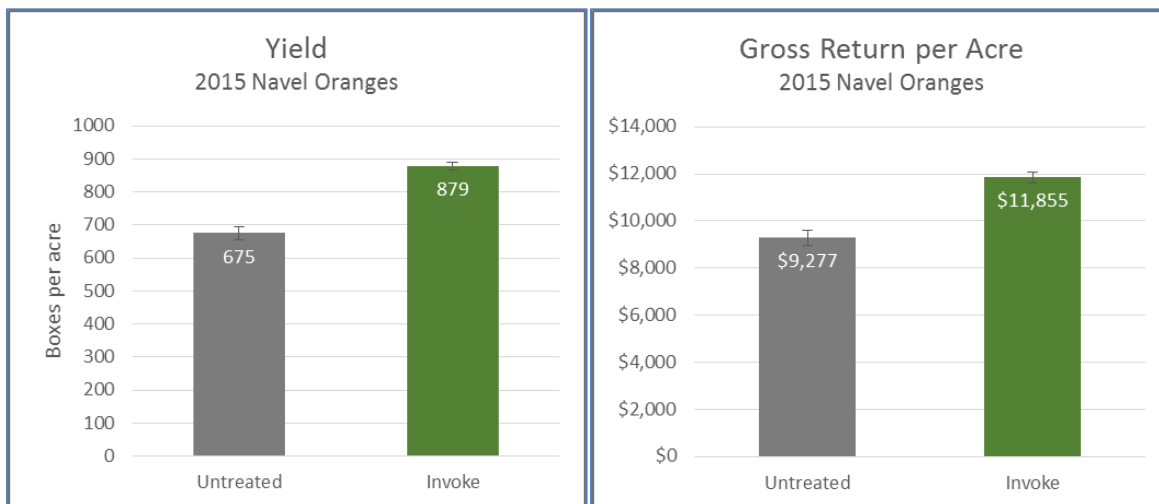

Feeding Nature's Potential Harpin Protein Technology

Citrus Yield Trial 2015 Field Trial Data

Appl. 4-21 / 6-03 / 9-29 2015 – Harvest 1-12-16 Invoke applied at 10 oz/ A Sawtooth Ag Research-- Elderwood CA