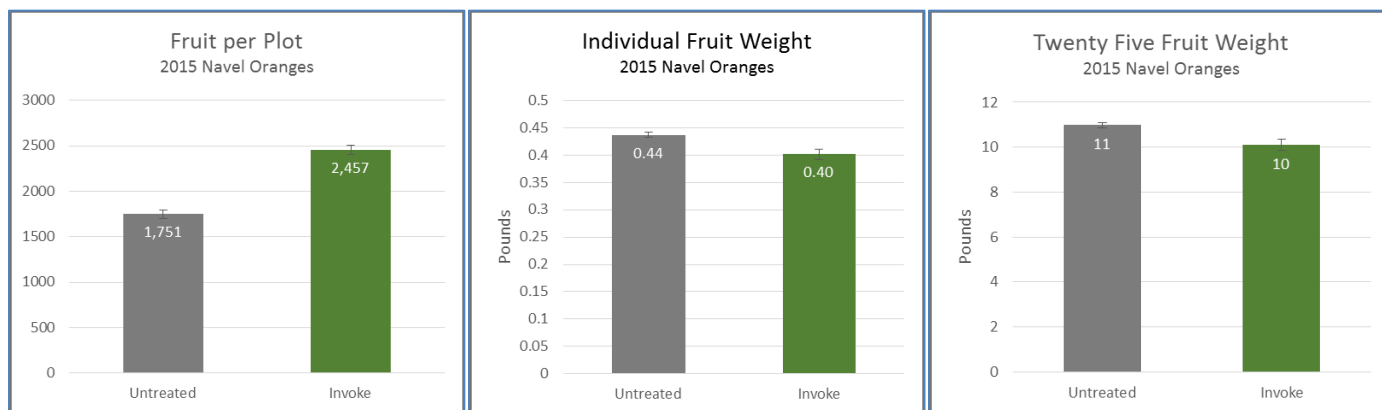

Feeding Nature's Potential Harpin Protein Technology

Citrus Yield Trial 2015 Field Trial Data

Appl. 4-21 / 6-03 / 9-29 2015 – Harvest 1-12-16 Invoke applied at 10 oz/ A Sawtooth Ag Research-- Elderwood CA