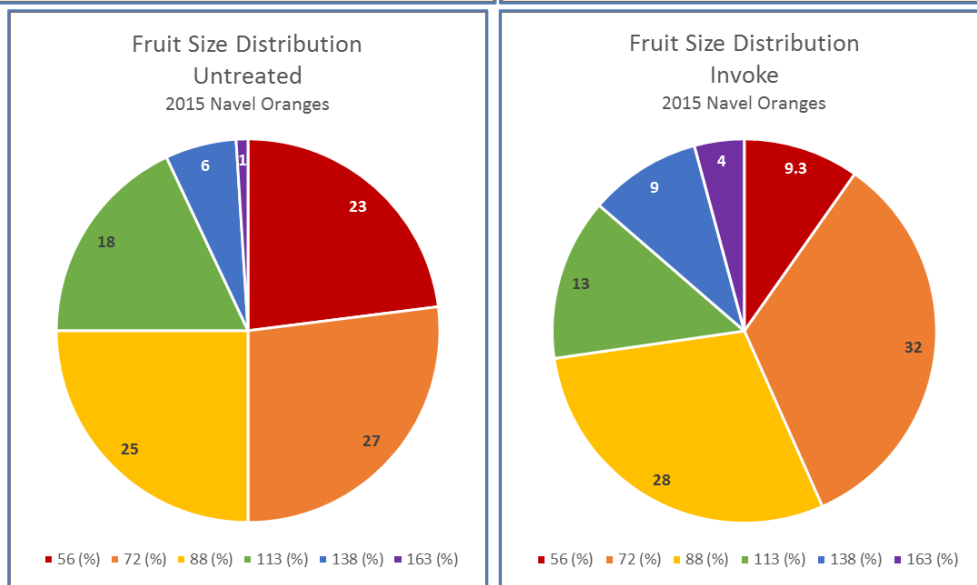

Feeding Nature's Potential Harpin Protein Technology

Citrus Yield Trial 2015 Field Trial Data

Appl. 4-21 / 6-03 / 9-29 2015 – Harvest 1-12-16 Invoke applied at 10 oz/ A Sawtooth Ag Research-- Elderwood CA