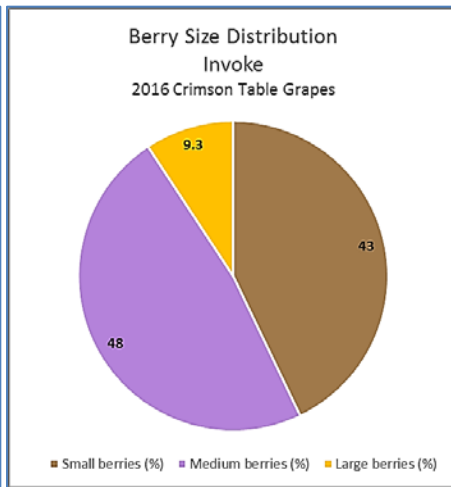

## Grape Yield Trial 2016 Field Trial Data

Appl. 4-15 / 5-13 / 6-04 / 7-082016 -- Invoke applied at 10 oz/ A Sawtooth Ag Research-- Delano CA