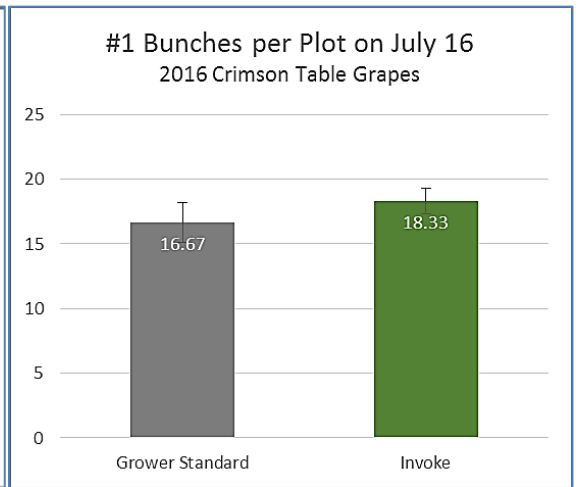

## Grape Yield Trial 2016 Field Trial Data

Appl. 4-15 / 5-13 / 6-04 / 7-082016 -- Invoke applied at 10 oz/ A Sawtooth Ag Research-- Delano CA