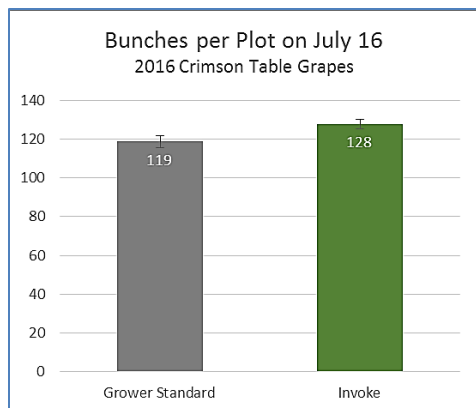

## Grape Yield Trial 2016 Field Trial Data

Appl. 4-15 / 5-13 / 6-04 / 7-082016 -- Invoke applied at 10 oz/ A Sawtooth Ag Research-- Delano CA