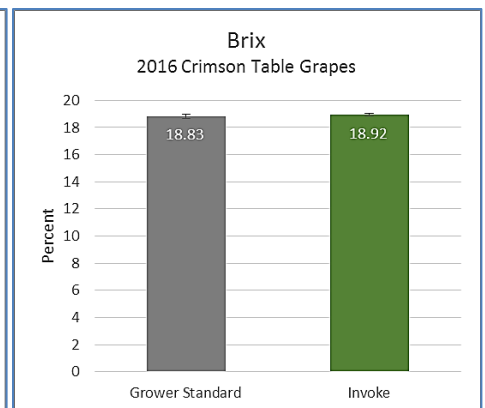

## Grape Yield Trial 2016 Field Trial Data

Appl. 4-15 / 5-13 / 6-04 / 7-082016 -- Invoke applied at 10 oz/ A Sawtooth Ag Research-- Delano CA