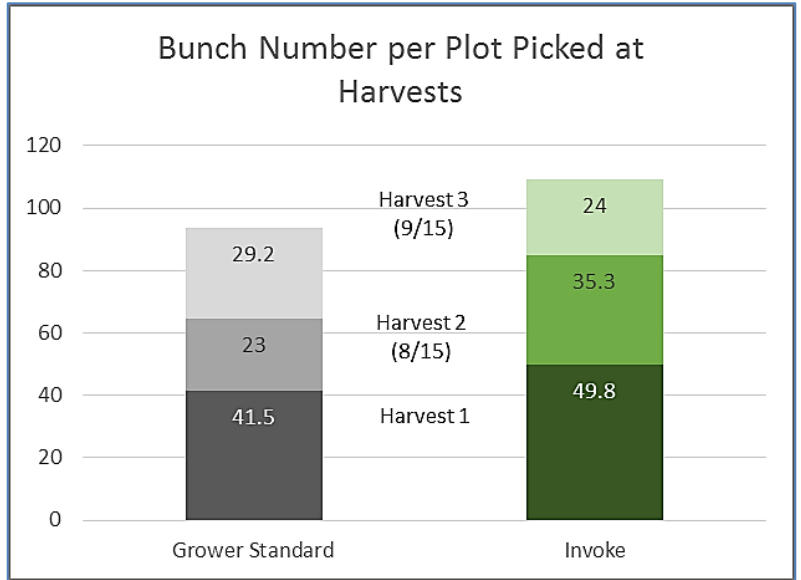

# Feeding Nature's Potential Harpin Protein Technology

## Grape Yield Trial 2016 Field Trial Data

Appl. 4-15 / 5-13 / 6-04 / 7-082016 -- Invoke applied at 10 oz/ A Sawtooth Ag Research-- Delano CA