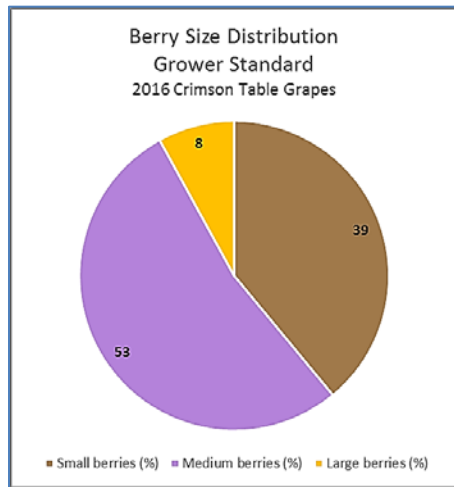

## Grape Yield Trial 2016 Field Trial Data

Appl. 4-15 / 5-13 / 6-04 / 7-082016 -- Invoke applied at 10 oz/ A Sawtooth Ag Research-- Delano CA