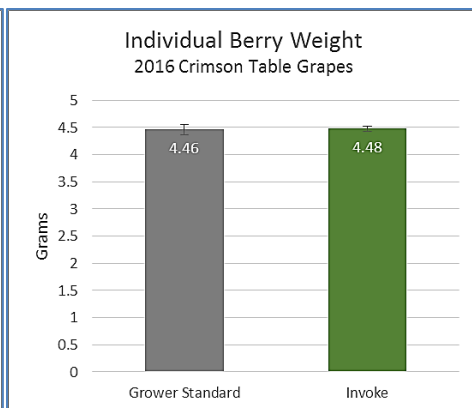

## Grape Yield Trial 2016 Field Trial Data

Appl. 4-15 / 5-13 / 6-04 / 7-082016 -- Invoke applied at 10 oz/ A Sawtooth Ag Research-- Delano CA