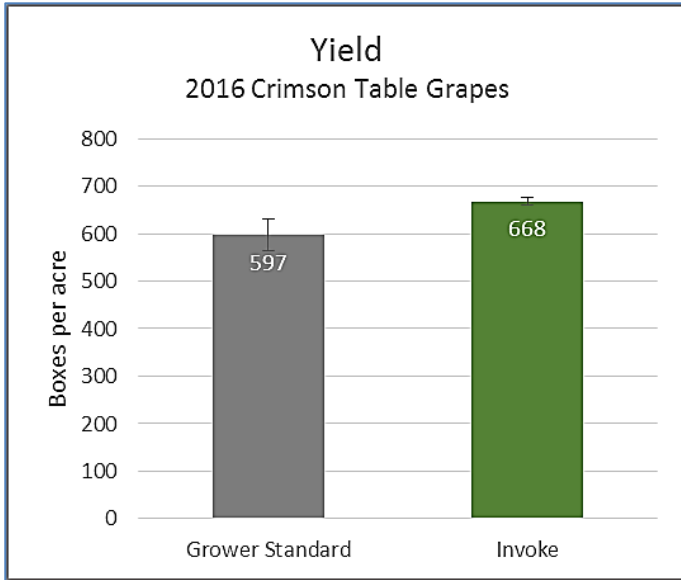

## Grape Yield Trial 2016 Field Trial Data

Appl. 4-15 / 5-13 / 6-04 / 7-082016 -- Invoke applied at 10 oz/ A Sawtooth Ag Research-- Delano CA